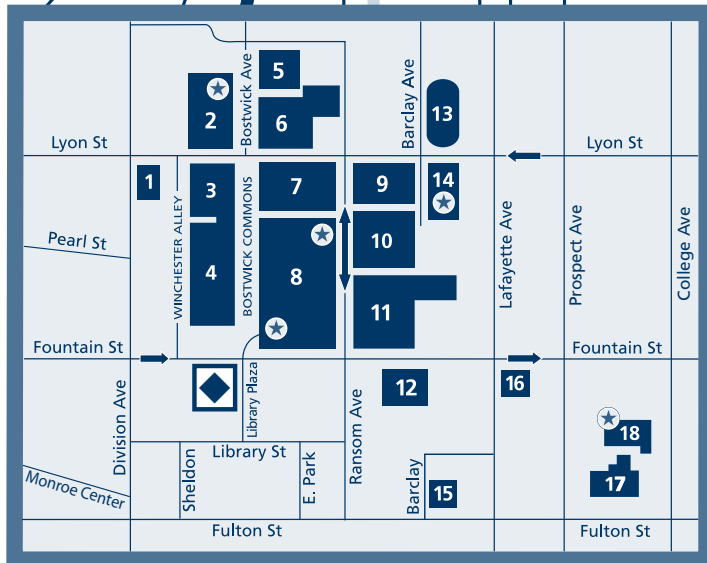

GRAND RAPIDS COMMUNITY COLLEGE DOWNTOWN CAMPUS

GRCC BUILDINGS AND PARKING

1. College Park Plaza
 2. Lyon Parking Ramp ★
 3. Cook Academic Hall
 4. Main Building
 5. Calkins Science Center
 6. Gerald R. Ford Fieldhouse
 7. Student Center
 8. Bostwick Parking Ramp ★
 9. Music Center
 10. Learning Center
 11. Wisner-Bottrall Applied Technology Center
 12. Spectrum Theater
 13. Practice Field
 14. Barclay Parking Lot ★
 15. Preschool (First United Methodist Church)
 16. McCabe-Marlowe House
 17. Sneden Hall
 18. Sneden Hall Parking ★
- ★ Student/Visitor Parking

◆

INVESTITURE CEREMONY AND RECEPTION AT
FOUNTAIN STREET CHURCH
24 Fountain Street NE
Grand Rapids, Michigan 49503

For locations of independently accessible building entrances, please call (616) 234-4140.