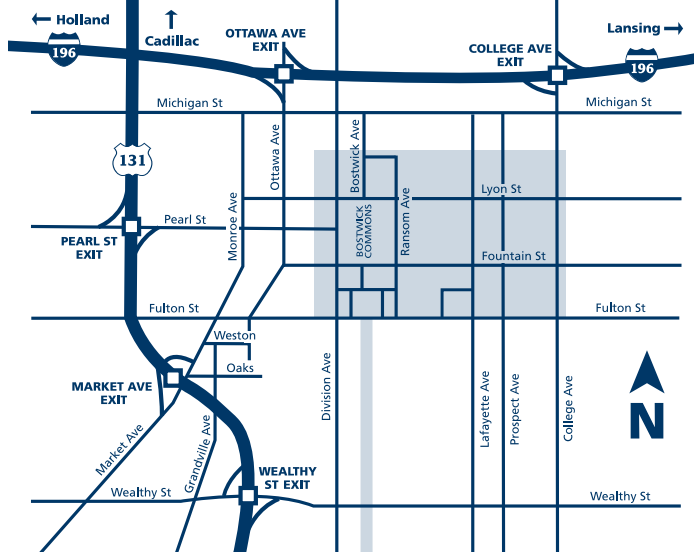

TRANSFORMATION...
SEEING OURSELVES DIFFERENTLY

The Investiture of
STEVEN C. ENDER, ED.D.
as the Ninth President of
GRAND RAPIDS COMMUNITY COLLEGE

Thursday, the twenty-second of October
Two thousand nine

GRAND RAPIDS COMMUNITY COLLEGE DOWNTOWN CAMPUS

GRCC BUILDINGS AND PARKING

1. College Park Plaza
 2. Lyon Parking Ramp ★
 3. Cook Academic Hall
 4. Main Building
 5. Calkins Science Center
 6. Gerald R. Ford Fieldhouse
 7. Student Center
 8. Bostwick Parking Ramp ★
 9. Music Center
 10. Learning Center
 11. Wisner-Bottrall Applied Technology Center
 12. Spectrum Theater
 13. Practice Field
 14. Barclay Parking Lot ★
 15. Preschool (First United Methodist Church)
 16. McCabe-Marlowe House
 17. Sneden Hall
 18. Sneden Hall Parking ★
- ★ Student/Visitor Parking

◆

INVESTITURE CEREMONY AND RECEPTION AT
FOUNTAIN STREET CHURCH
24 Fountain Street NE
Grand Rapids, Michigan 49503

For locations of independently accessible building entrances, please call (616) 234-4140.