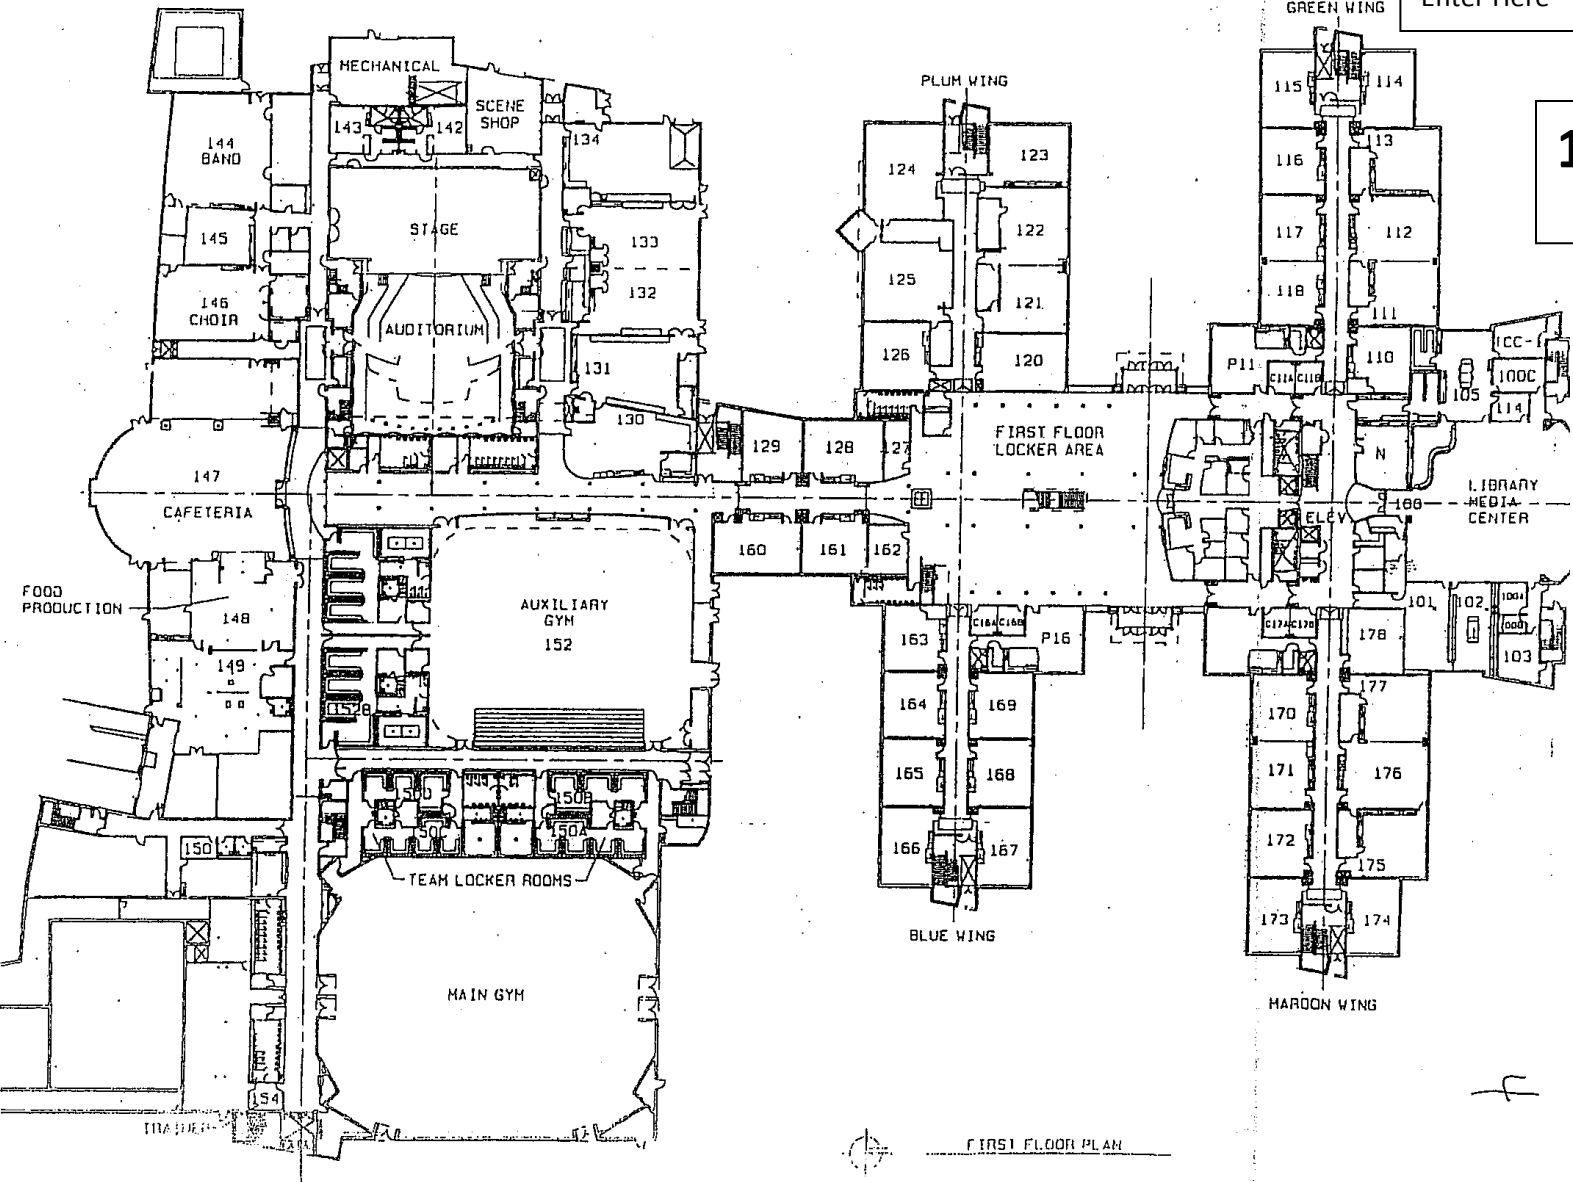

CANAL AVE

Grandville High School

4700 Canal Ave. SW
Grandville, MI 49418
(616) 254-6454

Parking Lot

Enter Here

1st Floor

44th Street

FIRST FLOOR PLAN